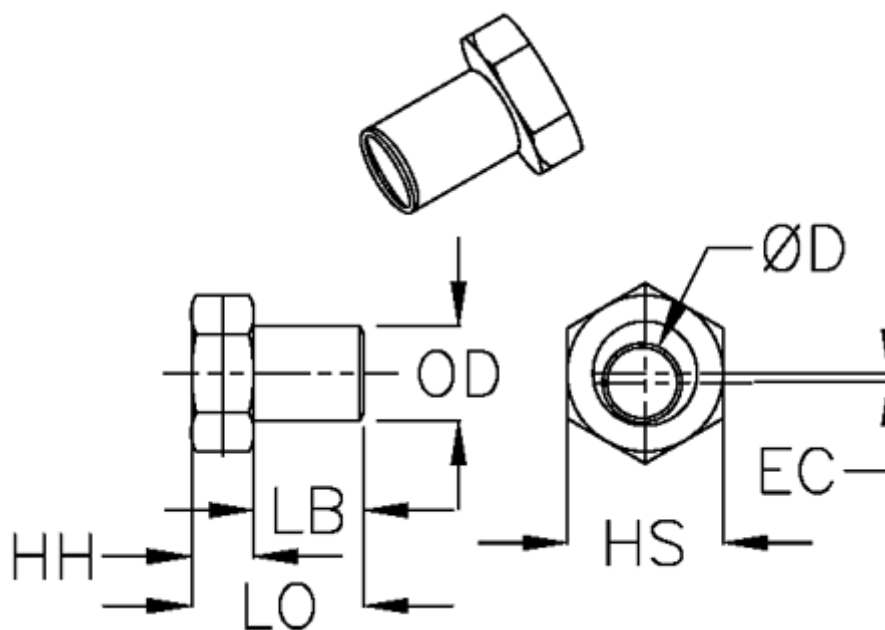

Data Sheet

Article number: 055742

Description: Support bushing MB4XL SS Excentric
Stainless steel

Measures

Clamping bolt size = M14	
EC	= 1.52
HH	= 14.35
HS	= 30
ID	= 14.1
LB	= 25.1
LO	= 39.5
OD	= 21.97